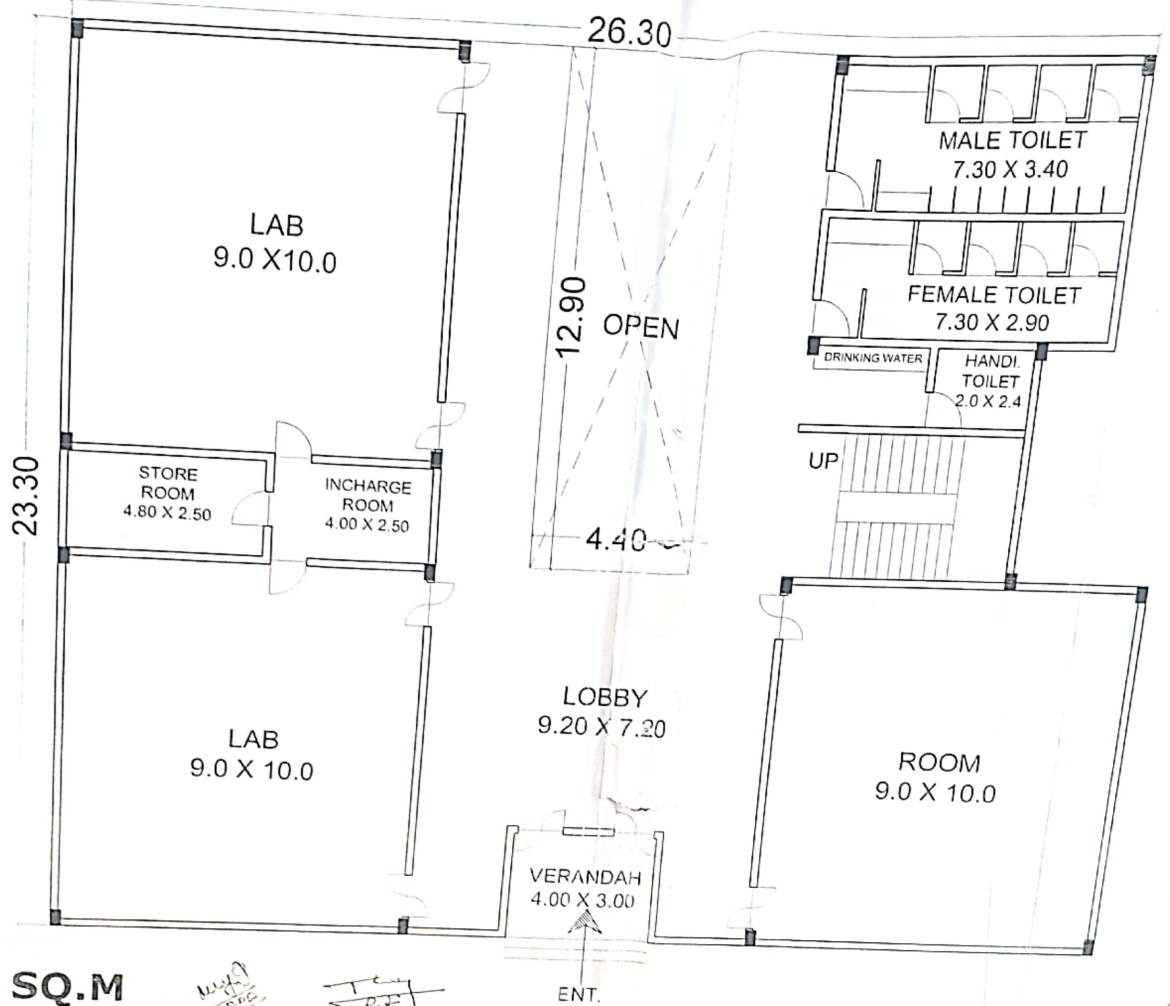

PROJECT: LAYOUT PLAN OF NIRBHAYA SINGH  
EL DEGREE COLLEGE, INDORE. (M.P.)

PLAN

TITLE: Ground floor

AREA - 563.12 SQ.M

PROJECT: PROPOSED ACADEMIC BUILDING AT BHAYA SINGH COLLEGE DORE (M.P.)

TITLE: GROUND FLOOR PLAN